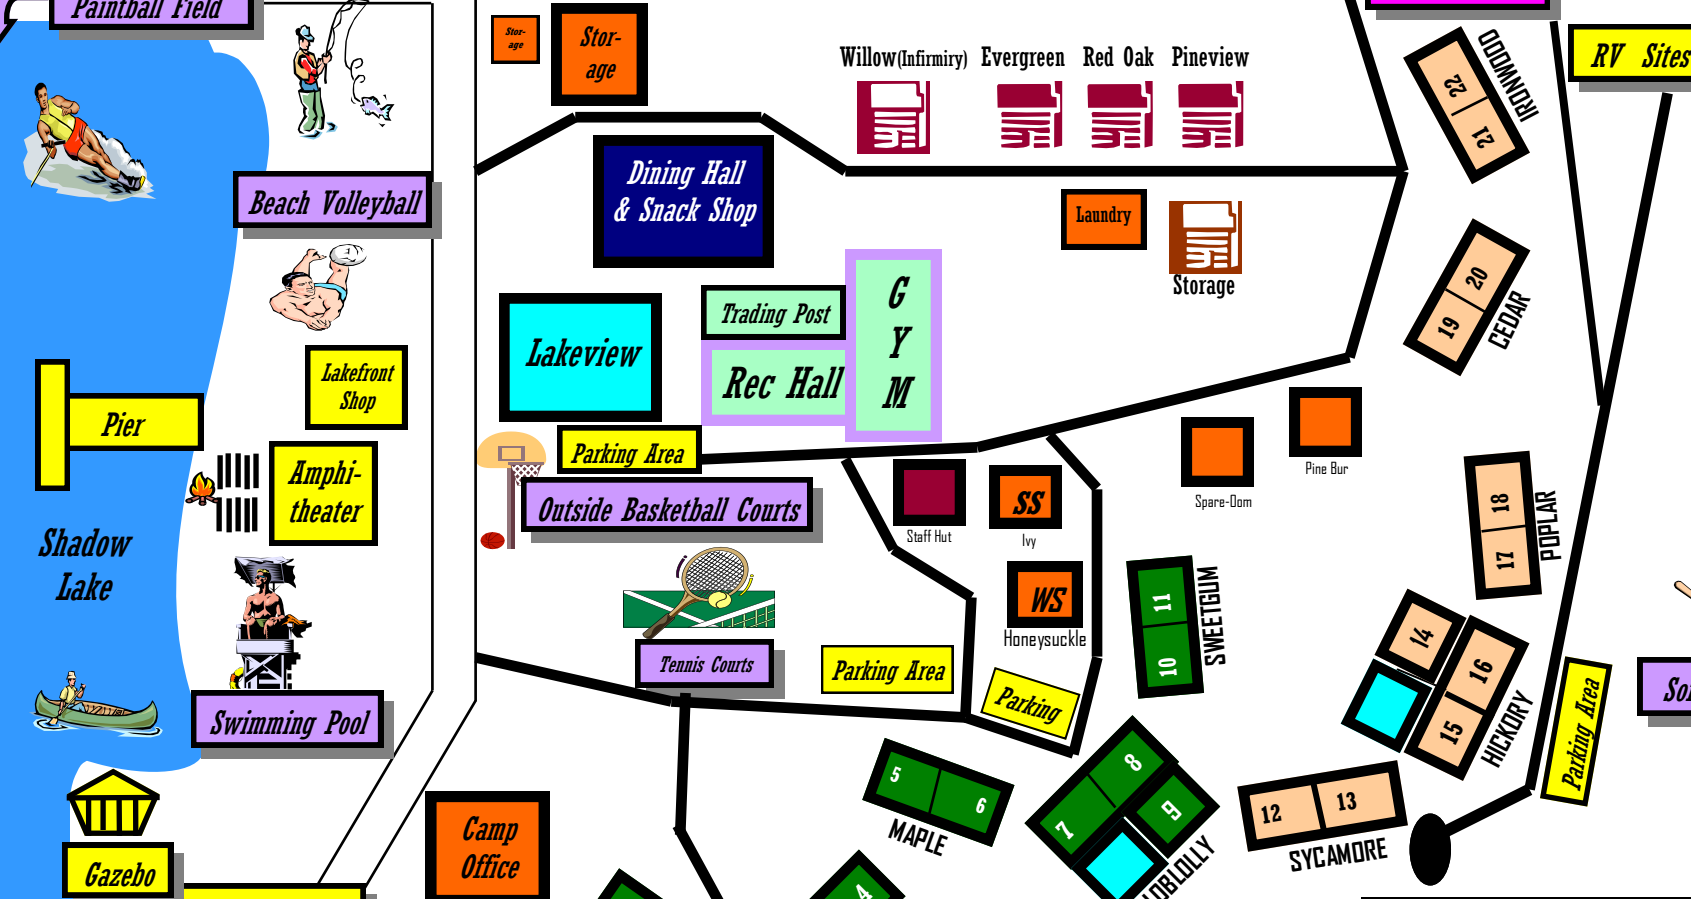

# Lake Forest Ranch Map 2009

High Ropes    Low Ropes & Nature Trail    Upper Room    Timberlake Lodge    Rifle Range

Horseback Riding